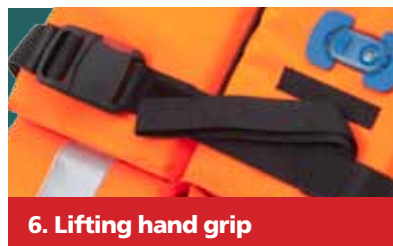

**3. Head support**

Foam head support keeps head above water at a correct angle.

**4. Back support**

For a more comfortable wear and balanced position. Helps protect neck and shoulders against injury.

**5. Light**

Fully equipped with SOLAS approved light (optional).

**6. Lifting hand grip**

The integrated lifting grip ensures a stable position when retrieving the user from water. Can also be used as practical grab strap.

**7. Buddy line and whistle**

Designed for situations when close contact to others is critical. Placed on the side to prevent snagging.

**8. Belt, buckle and closure**

Maintenance free, high strength buckle for quick and easy donning. Instant adjustment with a quick pull of the belt strap. Velcro-like closures in front and collar.

**9. Retro-reflective tape**

Sewn on for added durability (no peeling). Reflects light for high visibility and aided day and night rescue.

**10. Tapered bottom**

Makes for easy gliding through chute evacuation systems and reduces impact and pressure on neck area when jumping into water.