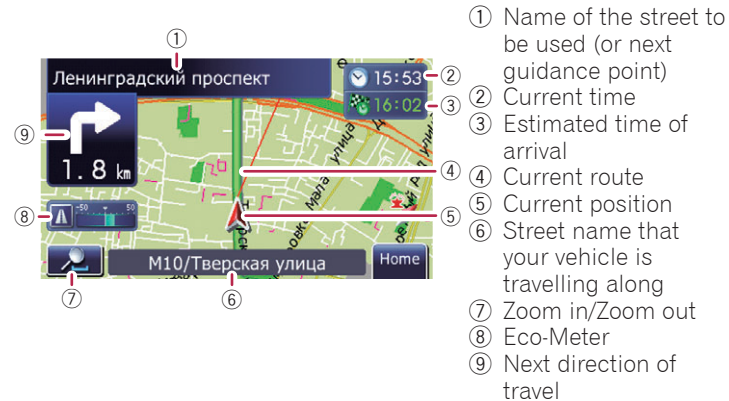

Basic items on the map

Scrolling the map

Dragging the map allows scrolling.