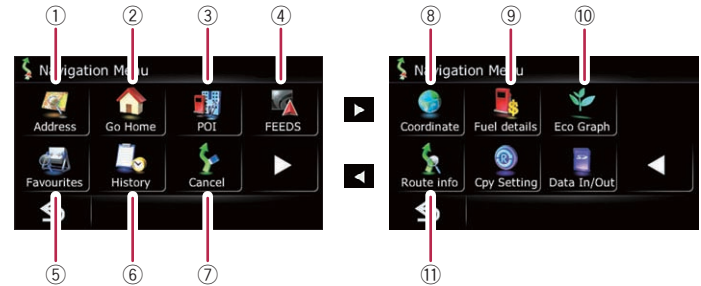

# Switching the screen

Press the **MODE** button of the AV receiver to switch between the AV receiver screen and the navigation screen.

AV receiver screen (e.g. AVH-P3200BT)

## Navigation screen

\* You can launch applications downloaded to an SD memory card via the utility programme **navgate FEEDS**. For details, please refer to Operation Manual.

# Setting the volume of the route guidance

- 1 Touch **Settings** on the "Top Menu" screen.
- 2 Touch **Sound**.
- 3 Touch **+** or **-** to change the volume of the route guidance.

# Navigation Menu

Touch **Home** on the map screen and touch **Navigation** on the "Top Menu" screen.

- ① Searches for location by address
- ② Calculates the route home
- ③ Searches for a place from stores, restaurants, and other businesses in the points of interest database
- ④ Searches for POIs by using the data on external storage devices (SD)
- ⑤ Selects the stored location
- ⑥ Selects a previously routed destination
- ⑦ Cancels your current route
- ⑧ Sets the accurate location from a latitude and longitude
- ⑨ Estimates the fuel cost
- ⑩ Displays a graph for eco-driving
- ⑪ Displays the current route information