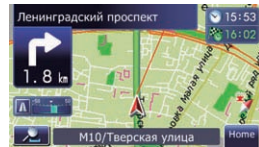

Searching for your destination by address

1 Display “Navigation Menu” screen and touch **Address**.

2 Input the information that you want to set as the destination.

Touch one of the options. After narrowing down your destination, the Location confirmation screen will appear.

3 Touch **OK**.

After searching for the destination, the Route confirmation screen appears.

4 Touch **OK**.

The navigation system gives you route guidance both visually and by voice.

Pioneer

HIDE-AWAY NAVIGATION SYSTEM AVIC-F220

Quick Start Guide

This guide is intended to guide you through the basic functions of this navigation system. For details, please refer to Operation Manual.

Basic items on the map

Scrolling the map

Dragging the map allows scrolling.