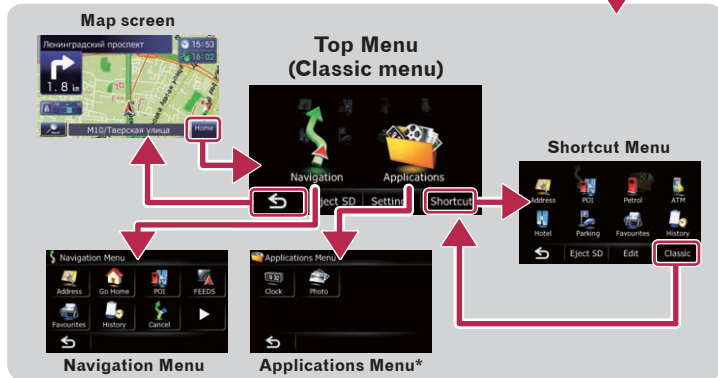

Switching the screen

Press the **MODE** button of the AV receiver to switch between the AV receiver screen and the navigation screen.

Navigation screen

* You can launch applications downloaded to an SD memory card via the utility programme **navgate FEEDS**. For details, please refer to Operation Manual.

Setting the volume of the route guidance

1. 1 Touch **Settings** on the "Top Menu" screen.
2. 2 Touch **Sound**.
3. 3 Touch **+** or **-** to change the volume of the route guidance.