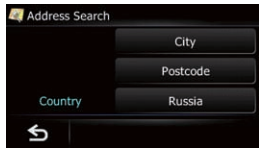

# Searching for your destination by address

## 1 Display “Navigation Menu” screen and touch **Address**.

## 2 Input the information that you want to set as the destination.

Touch one of the options. After narrowing down your destination, the Location confirmation screen will appear.