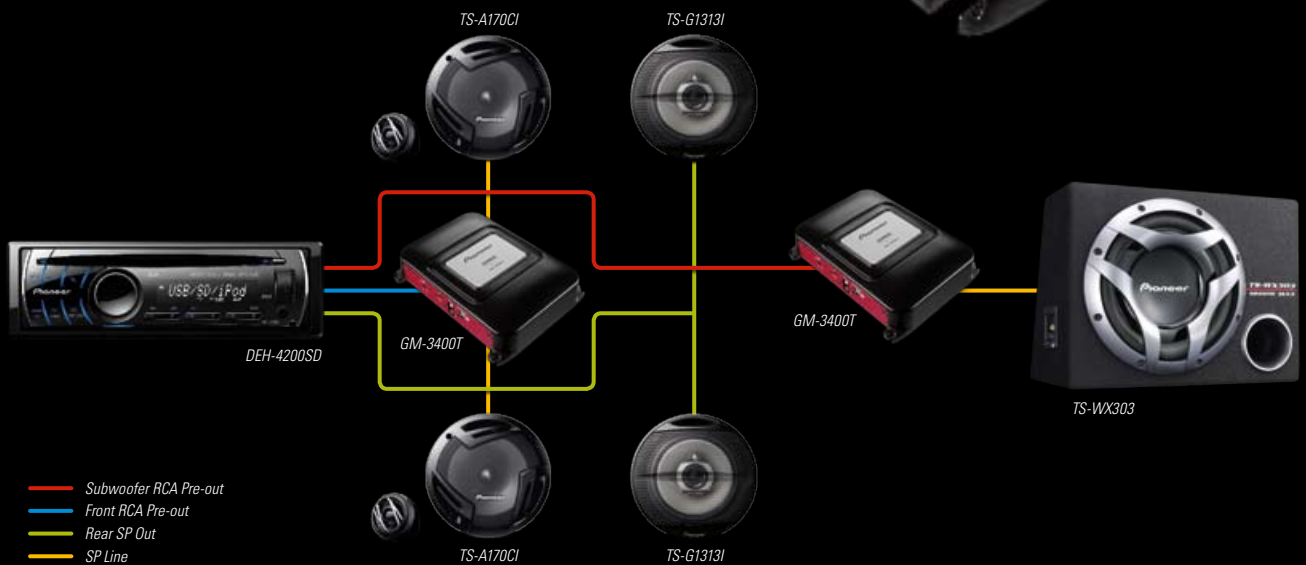

## THE COMPLETE PACKAGE

The TS-WX303 is the smart solution for boosting your sound system with powerful, deep bass tones. Supplied already built into its rigid enclosure box, it ensures quick and easy installation, while its sharp design will make a statement in any car interior.

## GM-3400T

2-CHANNEL BRIDGEABLE AMPLIFIER

2 X 120 W (4 Ω)/1 X 350 W (4 Ω BRIDGED) MAX.

2 X 60 W (4 Ω)/1 X 175 W (4 Ω BRIDGED)/2 X 85 W (2 Ω) CONTINUOUS OUTPUT POWER

## PERFECT INSTALLATION PARTNER

Building your complete in-car sound system could not be more convenient. The GM-3400T is fully flexible when it comes to installation. As it is a bridgeable amplifier you get a wide range of connection possibilities for speakers and subwoofers. Its compact size also makes it the perfect solution for all types of vehicles.