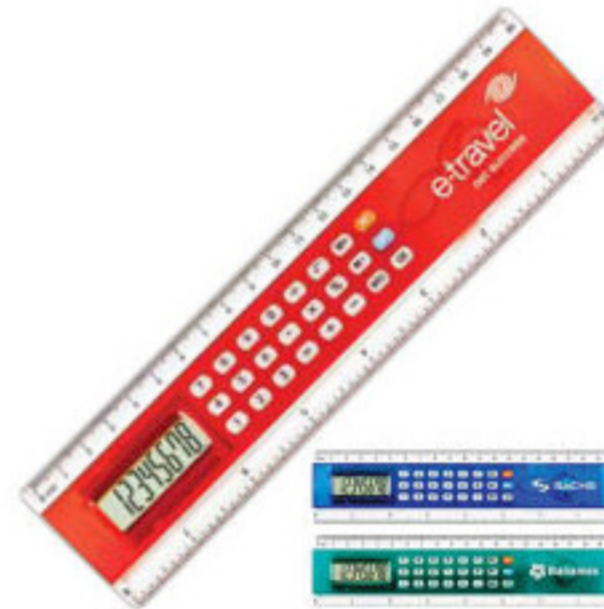

## Rulers

### Enamel finish yardstick

Enamel finish yardstick with English scale, actual size 5/32" x 1 1/8" x 36".

Enamel finish yardstick with English scale. Actual size: 5/32" x 1 1/8" x 36".

**Color:** Black, Blue, Gold, Green, Red, Silver, White, Yellow

### Light Saver Calculator with Translucent 8" Ruler

Light Saver - 1 - Calculator with translucent 8" ruler.

1 - Calculator with translucent 8" ruler. Batteries included.

**Color:** Translucent Blue, Translucent Green, Translucent Red