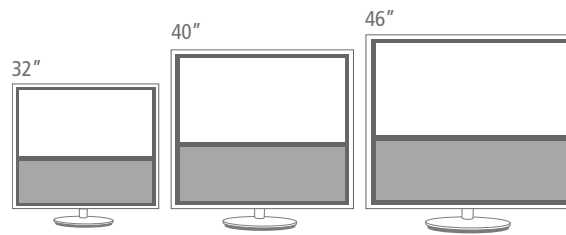

Bang & Olufsen products can be found at these hotels, among others: